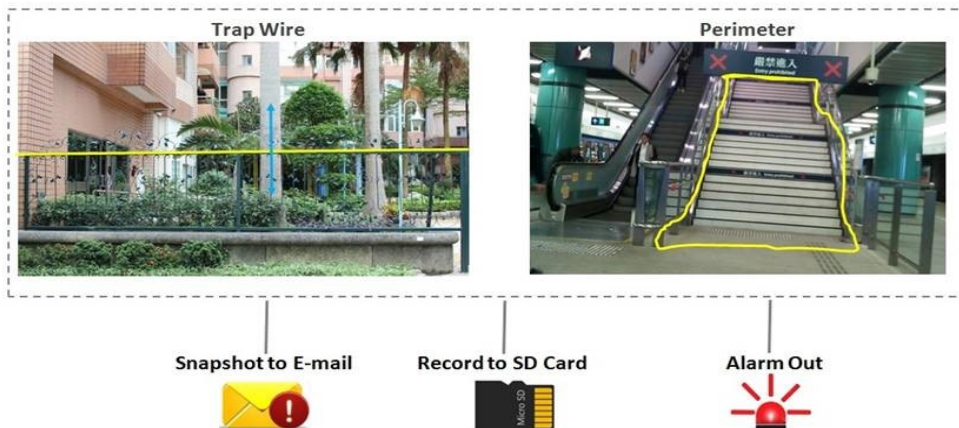

Intelligent
Analysis

H.265 Pro-Type IP CAMERA

ROI Region of Interest

PEA Perimeter Area

OSC Object State Check

LC Lens Cover

ROI (Region of Interest)

Keep recording space to the important region, extend HDD recording days.

OSC (Object State Check)

PEA (Perimeter Area)

LC (Lens Cover)