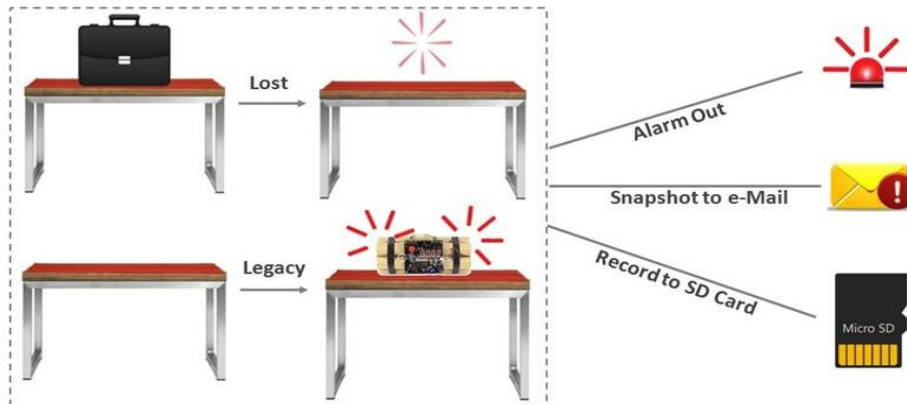

Intelligent
Analysis

H.265 Pro-Type IP CAMERA

ROI Region of Interest

PEA Perimeter Area

OSC Object State Check

LC Lens Cover

ROI (Region of Interest)

Keep recording space to the important region, extend HDD recording days.

OSC (Object State Check)

PEA (Perimeter Area)

LC (Lens Cover)